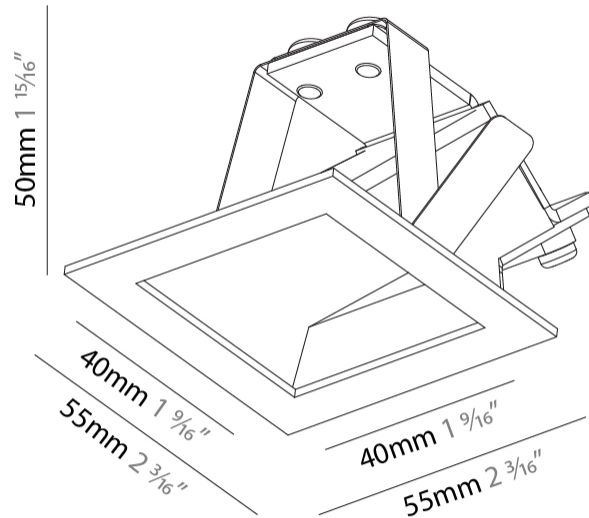

GENERAL

Series: Delight
Subseries: Delight Gooo!
Partner: Prolicht
Division: Architectural
Installation: Recessed
Product Type: Step Light
Mounting Location: Wall
Light Distribution: Asymmetric

PHYSICAL

Shape: Square
Length (mm): 55
Length (in): 2 3/16
Height (mm): 55
Depth (mm): 50
Height (in): 2 3/16
Depth (in): 1 15/16
Ceiling Thickness (mm): 10-15
Ceiling Thickness (in): 3/8 - 9/16
Min. Recessing Depth (mm): 15
Min. Recessing Depth (in): 9/16
Weight (kg): 0.11
Weight (lbs): 0.25
Fixture Finish: SSR / BKV / CWI / CRY / HAB / UFT / ITA / RUA / FTG / MYG / LOD / PUS / FRO / FUP / KIA / POP / BLS / SPG / MEY / GOH / CHC / COM / ABZ / JAG / OBR / MOS / ROR
Fixture Material: Aluminum

ELECTRICAL

Lamp Type: LED (Zhaga Standard)
Input Wattage (W): 2.2
Total Output Wattage (W): 2
Dimming: Tri-Mode (Non-Dimming and Phase Dimming (120Vac only) and 0-10V Dimming)
Driver Included: No
Driver Location: Remote
Driver Type: Constant Current - Universal
Input Voltage (V): 120 - 277
Constant Current (MA): 700

LED

Number of LEDs: 1
Color Temperature (°K): 2700 / 3000 / 4000
Max. Delivered Lumen (lm): 50
Nominal Lumen (lm): 170
CRI: >90 CRI
Lamp Life (hrs): 50000

OPTICAL

RATINGS AND CERTIFICATIONS

Certified By: Certified for North American Standards
IP rating: IP20